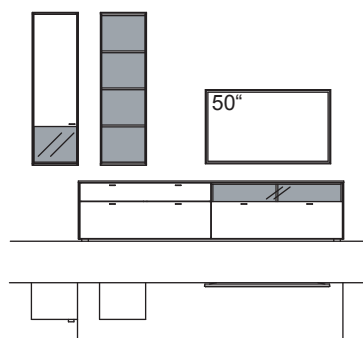

supplementary equipment, optional:

1x cable outlet, stacking element	R840-0000
-----------------------------------	-----------

RECOMMENDATION X310-....L/R

R = reversed (same price)

W 285 cm
H 208 cm
D 53/33 cm