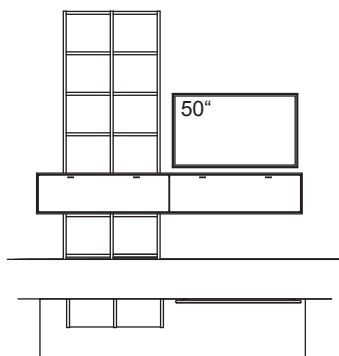

W 242 cm
H 226 cm
D 53/26 cm

TOTAL PRICE

-0300_ oak rustico light oiled finish
-0700_ oak light oiled finish

recommendation consists of:

1x hanging lowboard X3	R038-...L
1x side panel X3, left	R825-..00L
1x surcharge, special size side panel	9999-9974
6x shelving unit shelf X3	R828-..00
1x side panel X3, centre	R825-..00M
1x surcharge, special size side panel	9999-9974
6x shelving unit shelf X3	R828-..00
1x side panel X3, right	R825-..00R
1x surcharge, special size side panel	9999-9974