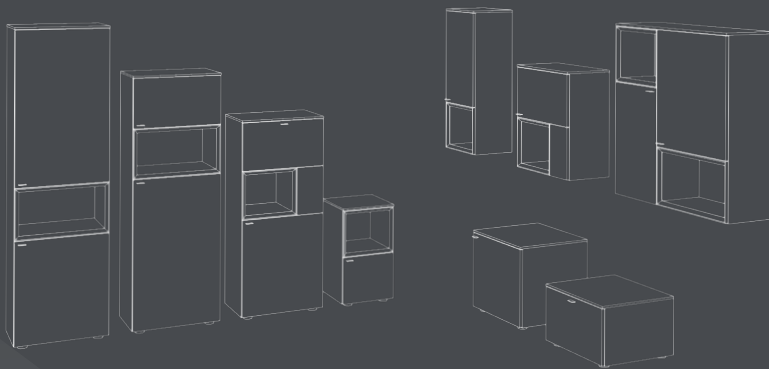

VENJAKOB
#daslebenaufmöbeln

PLAN X

Because easy is simply better –
The new Venjakob planning system

PLAN X is based on uniform grid sizes:

8 height grids

6 width grids

4 depth grids

are available for planning. Therefore, PLAN X enables a furniture set-up that fits perfectly, matches your life-style exactly and gives the room a unique character.

X3 - WHAT YOU NEED TO KNOW FOR YOUR PLANNING PROJECTS:

- For planning elements the following rules apply:
A careful measurement is a prerequisite for exact assembly and alignment of the furniture. Please keep in mind that floors, walls, ceilings etc. are not exactly straight.
- Only planning elements of the same height can be combined, the elements are not stackable.
- The planning elements can be fitted together up to a total width of 242 cm, in this case the top leaf will be in one piece end-to-end, the outer side panels of the planning elements automatically become middle panels. The overall dimension for items consisting of fitted planning elements is increased by 2 cm in width because of the wood ledge (example: 3 planning elements with a width of 40 cm result in an item with a total width of 122 cm).
- The planning elements are available as free-standing single items at the same price.
- If you want to change system recommendations, they have to be dismantled into their planning elements.
- The respective ambient lighting as well as underframes and underframe lighting for individual configurations can be found on the last page.
- Please always add a sketch to your order!
- All pictured wall units, system recommendations and planning elements have an „L“ as the 9TH number of the order number, all mirrored items are labeled with an „R“. The mirrored item is available at the same price.
- Special designs (changes of width, height or depth) on request and at a surcharge!
changes of width for wall shelves and shelves for shelving units:
changes of height for wall panels and side panels: