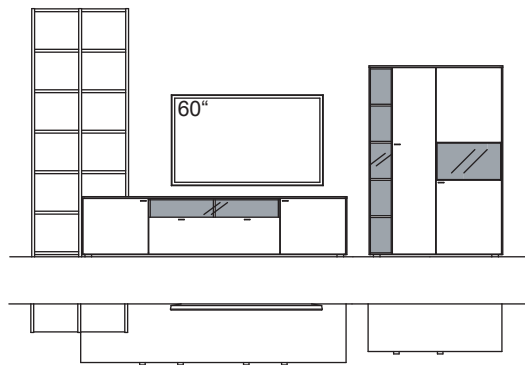

W 430 cm
H 226 cm
D 53/43/26 cm

TOTAL PRICE

recommendation consists of:

1x	side panel X3, left	R825-..00L
7x	shelving unit shelf X3	R828-..00
1x	side panel X3, centre	R825-..00M
5x	shelving unit shelf X3	R828-..00
1x	side panel X3, right	R824-..00R
1x	surcharge, special size side panel	9999-9974
1x	lowboard X3	R147-..38
1x	cabinet X3	R511-..38L