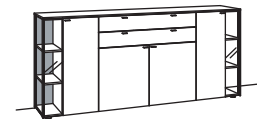

SIDEBOARD X3

4 doors
6 wood shelves, adjustable
4 small wood shelves, fixed
2 large full pull out drawers (divided)
pre-assembled, 4 cases

W 242 cm
H 105 cm
D 43 cm

composed of: 2x R355, R356

order no.: **R314-..38**