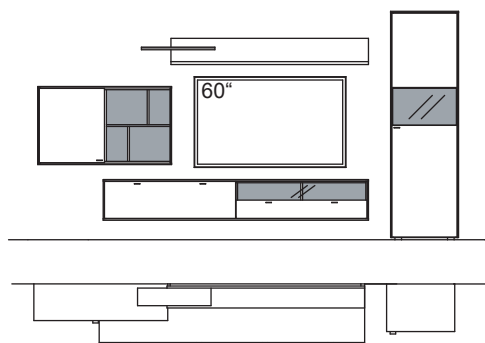

W	385 cm
H	207 cm
D	53/43/33/23 cm

TOTAL PRICE	

recommendation consists of:

1x hanging cabinet X3	R727-..38L
1x hanging lowboard X3	R040-..38L
1x wall shelf with tray X3	R802-..18R
1x cabinet X3	R603-..38R