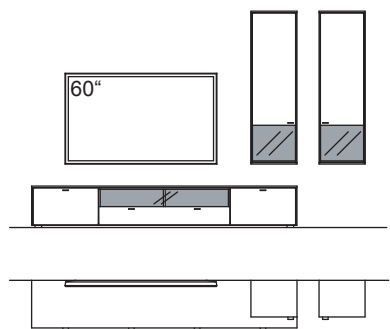

TOTAL PRICE

recommendation consists of:

1x lowboard X3	R111-..38
1x hanging cabinet X3	R741-..38L
1x hanging cabinet X3	R741-..38R

LIGHTING PACKAGE:

complete lighting incl. transformer, extension cord and dimmer **RL12-0000**

LIGHTING for single orders

4x set of 1 LED lighting, lowboard/hanging cabinet à	R901-0001
1x ambient lighting, lowboard	R909-0011
1x transformer	R915-0000
1x additional extension cord	R916-0000
1x transmit dimmer set	0094-0037

supplementary equipment, optional:

1x underframe, lowboard	R848-..11
1x underframe lighting, lowboard	R911-0011
1x cable outlet, lowboard	R840-0000

RECOMMENDATION X313-....L/R

R = reversed (same price)

W 305 cm
H 160 cm
D 53/33 cm