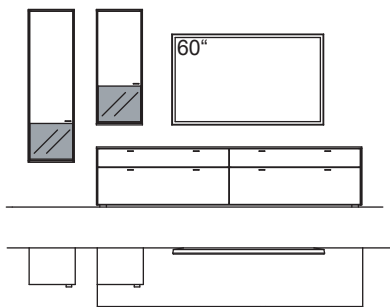

9TH number of the order-no.: L=pictured wall unit | R=mirrored wall unit

RECOMMENDATION X311-....L/R

R = reversed (same price)

W 300 cm
H 180 cm
D 53/33 cm

TOTAL PRICE

recommendation consists of:

1x hanging cabinet X3	R741-..38L
1x hanging cabinet X3	R731-..38L
1x lowboard X3	R146-..00