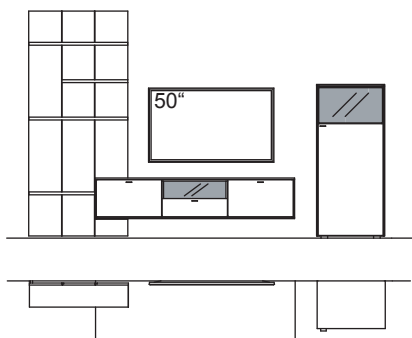

9TH number of the order-no.: L=pictured wall unit | R=mirrored wall unit

RECOMMENDATION X332-....L/R

R = reversed (same price)

W 325 cm
H 207 cm
D 53/43/20/6 cm

TOTAL PRICE	

recommendation consists of:

1x wall panel X3	R816-..00
1x surcharge, special size wall panel	9999-9973
2x wall shelf X3	R805-..00
2x wall shelf X3	R806-..00
1x hanging lowboard X3	R036-..38
1x highboard X3	R404-..38R