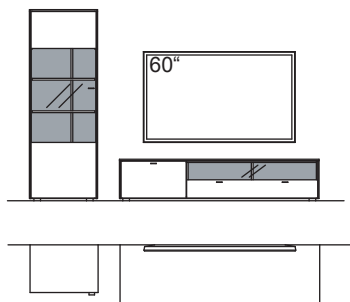

W 260 cm
H 174 cm
D 53/43 cm

TOTAL PRICE

recommendation consists of:

1x cabinet X3	R506-..38L
1x lowboard X3	R122-..38L

LIGHTING PACKAGE:

complete lighting incl. transformer, extension cord and dimmer **RL01-0000**