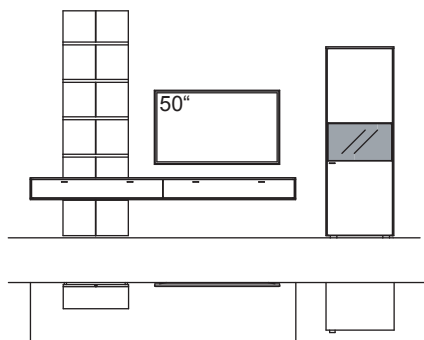

RECOMMENDATION X330-....L/R

R = reversed (same price)

W 330 cm
H 207 cm
D 53/43/20/6 cm

TOTAL PRICE

recommendation consists of:

1x hanging lowboard X3	R007-..00
1x wall panel X3	R815-..00
1x surcharge, special size wall panel	9999-9973
4x wall shelf X3	R805-..00
1x cabinet X3	R505-..38R

LIGHTING PACKAGE:

complete lighting incl. transformer, extension cord and dimmer **RL30-0000**

LIGHTING for single orders

5x set of 1 LED lighting, wall shelf/cabinet à	R901-0001
1x ambient lighting, wall panel	R902-0001
1x ambient lighting, cabinet	R909-0057
2x transformer à	R915-0000
1x additional extension cord	R916-0000
1x transmit dimmer set	0094-0037

supplementary equipment, optional:

1x underframe, cabinet	R848-..02
1x underframe lighting, cabinet	R911-0002
1x cable outlet, hanging lowboard	R840-0000