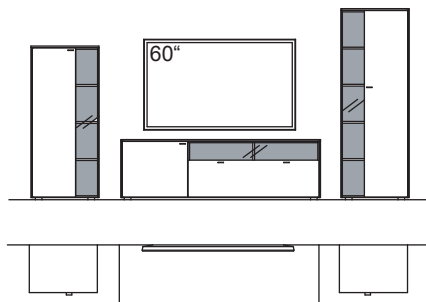

9TH number of the order-no.: L=pictured wall unit | R=mirrored wall unit

RECOMMENDATION X314-....L/R

R = reversed (same price)

W 345 cm
H 174 cm
D 53/43 cm

TOTAL PRICE

recommendation consists of:

1x highboard X3	R406-..38L
1x lowboard X3	R145-..38L
1x cabinet X3	R507-..38R