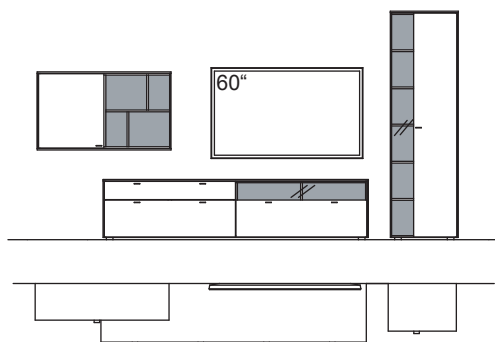

RECOMMENDATION X319-....L/R

R = reversed (same price)

W	385 cm
H	207 cm
D	53/43/33 cm

TOTAL PRICE	

recommendation consists of:

1x hanging cabinet X3	R727-..38L
1x lowboard X3	R148-..38L
1x cabinet X3	R606-..38R

LIGHTING PACKAGE:

complete lighting incl. transformer, extension cord and dimmer	RL19-0000

LIGHTING for single orders

12x set of 1 LED lighting, hanging cabinet/lowboard/cabinet à	R901-0001
1x ambient lighting, lowboard	R909-0022
1x ambient lighting, cabinet	R909-0068
3x transformer à	R915-0000
1x additional extension cord	R916-0000
1x transmit dimmer set	0094-0037

supplementary equipment, optional:

1x underframe, lowboard	R848-..11
1x underframe lighting, lowboard	R911-0011
1x underframe, cabinet	R848-..02
1x underframe lighting, cabinet	R911-0002
1x cable outlet, lowboard	R840-0000