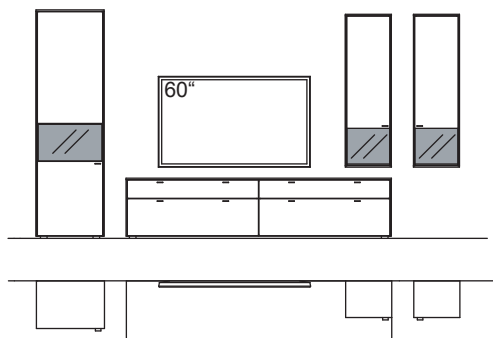

9TH number of the order-no.: L=pictured wall unit | R=mirrored wall unit

RECOMMENDATION X322-....L/R

R = reversed (same price)

W 385 cm
H 207 cm
D 53/43/33 cm

TOTAL PRICE

recommendation consists of:

1x cabinet X3	R604-..38L
1x lowboard X3	R146-..00
1x hanging cabinet X3	R741-..38L
1x hanging cabinet X3	R741-..38R