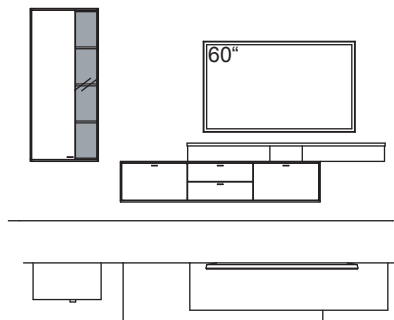

W 320 cm
H 195 cm
D 53/43/33 cm

TOTAL PRICE

recommendation consists of:

1x hanging cabinet X3	R746-..38L
1x hanging lowboard X3	R034-..00
1x hanging media shelf X3	R843-....

LIGHTING PACKAGE:

complete lighting incl. transformer, extension cord and dimmer **RL06-0000**