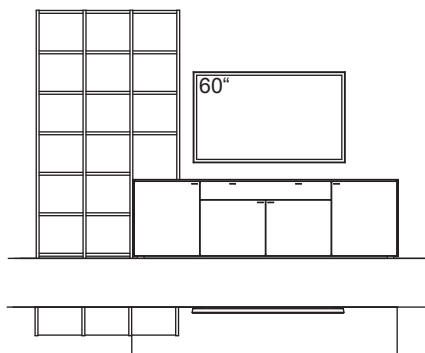

RECOMMENDATION X344-....L/R

R = reversed (same price)

W 330 cm
H 226 cm
D 43/26 cm

TOTAL PRICE

-0300_ oak rustico light oiled finish
-0700_ oak light oiled finish

recommendation consists of:

1x side panel X3, left	R825-..00L
7x shelving unit shelf X3	R828-..00
1x side panel X3, centre	R825-..00M
7x shelving unit shelf X3	R828-..00
1x side panel X3, centre	R825-..00M
1x sideboard X3	R218-..00
4x shelving unit shelf X3	R828-..00
1x side panel X3, right	R824-..00R
1x surcharge, special size side panel	9999-9974

supplementary equipment, optional:

complete lighting incl. transformer, extension cord and dimmer **RL44-0000**

LIGHTING for single orders

3x set of 1 LED lighting, shelving unit shelf à	R901-0001
1x ambient lighting, sideboard	R909-0033
1x transformer	R915-0000
1x additional extension cord	R916-0000
1x transmit dimmer set	0094-0037