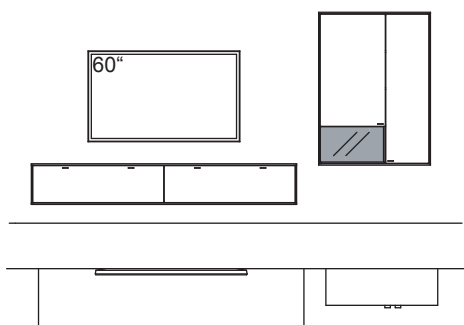

RECOMMENDATION X305-....L/R

R = reversed (same price)

W 360 cm
H 190 cm
D 53/33 cm

TOTAL PRICE

recommendation consists of:

1x hanging lowboard X3	R038-..00L
1x hanging cabinet X3	R747-..38L

LIGHTING PACKAGE:

complete lighting incl. transformer, extension cord and dimmer **RL05-0000**

LIGHTING for single orders

1x set of 1 LED lighting, hanging cabinet	R901-0001
1x transformer	R915-0000
1x additional extension cord	R916-0000
1x transmit dimmer set	0094-0037

supplementary equipment, optional:

1x cable outlet, hanging lowboard	R840-0000