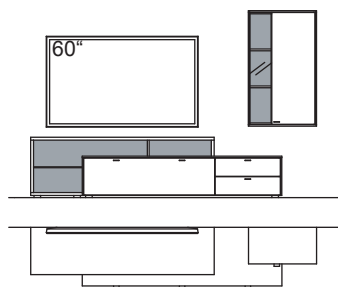

RECOMMENDATION X307-....L/R

R = reversed (same price)

W 260 cm
H 170 cm
D 53/43/33 cm

TOTAL PRICE

recommendation consists of:

1x stacking element with corner X3	R844-..38L
1x lowboard X3	R120-..00L
1x hanging cabinet X3	R735-..38R

LIGHTING PACKAGE:

complete lighting incl. transformer, extension cord and dimmer **RL07-0000**

LIGHTING for single orders

1x set of 3 LED lightings, stacking element	R901-0003
3x set of 1 LED lighting, hanging cabinet à	R901-0001
1x transformer	R915-0000
1x additional extension cord	R916-0000
1x transmit dimmer set	0094-0037

supplementary equipment, optional:

1x cable outlet, stacking element	R840-0000