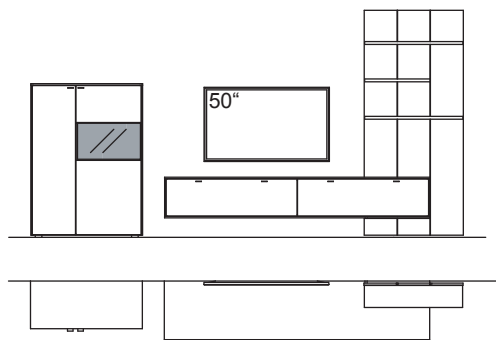

RECOMMENDATION X334-....L/R

R = reversed (same price)

W 390 cm
H 207 cm
D 53/43/20/6 cm

TOTAL PRICE	

recommendation consists of:

1x highboard X3	R409-..38R
1x hanging lowboard X3	R038-..00R
1x wall panel X3	R816-..00
1x surcharge, special size wall panel	9999-9973
2x wall shelf X3	R806-..00
1x wall shelf X3	R805-..00

LIGHTING PACKAGE:

complete lighting incl. transformer, extension cord and dimmer **RL34-0000**

LIGHTING for single orders

2x set of 1 LED lighting, highboard/wall shelf à	R901-0001
2x set of 2 LED lightings, wall shelf à	R901-0002
1x ambient lighting, highboard	R909-0048
1x ambient lighting, wall panel	R902-0002
2x transformer à	R915-0000
1x additional extension cord	R916-0000
1x transmit dimmer set	0094-0037

supplementary equipment, optional:

1x underframe, highboard	R848-..04
1x underframe lighting, highboard	R911-0004
1x cable outlet, hanging lowboard	R840-0000