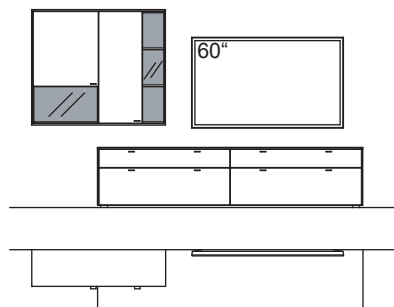

RECOMMENDATION X303-....L/R

R = reversed (same price)

W 300 cm
H 180 cm
D 53/33 cm

TOTAL PRICE

recommendation consists of:

1x hanging cabinet X3	R738-..38R
1x lowboard X3	R146-..00

LIGHTING PACKAGE:

complete lighting incl. transformer, extension cord and dimmer **RL03-0000**

LIGHTING for single orders

4x set of 1 LED lighting, hanging cabinet à	R901-0001
1x ambient lighting, lowboard	R909-0022
2x transformer à	R915-0000
1x additional extension cord	R916-0000
1x transmit dimmer set	0094-0037

supplementary equipment, optional:

1x underframe, lowboard	R848-..11
1x underframe lighting, lowboard	R911-0011
1x cable outlet, lowboard	R840-0000