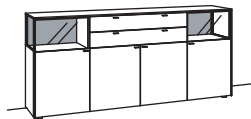

composed of: 2x R354, R356

order no.: **R313-..38**

R313-	
2x set of 1 LED lighting	R901-0001 à
ambient lighting	R909-0044
transformer	R915-0000
underframe	R848-..11
underframe lighting	R911-0011

SIDEBOARD X3

4 doors
6 wood shelves, adjustable
4 small wood shelves, fixed
2 large full pull out drawers (divided)
pre-assembled, 4 cases

W 242 cm
H 105 cm
D 43 cm