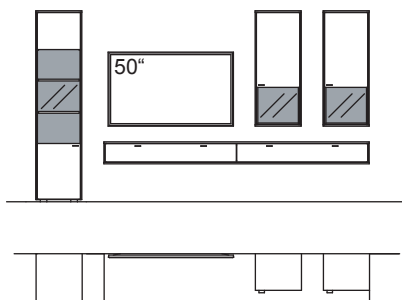

RECOMMENDATION X320-....L/R

R = reversed (same price)

W	305 cm
H	174 cm
D	43/33 cm

TOTAL PRICE	

recommendation consists of:

1x cabinet X3	R501-..38L
1x hanging lowboard X3	R003-..00
2x hanging cabinet X3	R731-..38R

LIGHTING PACKAGE:

complete lighting incl. transformer, extension cord and dimmer	RL20-0000

LIGHTING for single orders

5x set of 1 LED lighting, cabinet/hanging cabinet à	R901-0001
1x ambient lighting, cabinet	R909-0056
2x transformer à	R915-0000
1x additional extension cord	R916-0000
1x transmit dimmer set	0094-0037

supplementary equipment, optional:

1x cable outlet, hanging lowboard	R840-0000