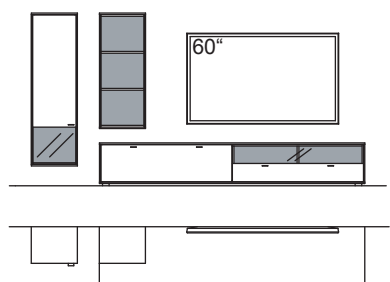

TOTAL PRICE

recommendation consists of:

1x hanging cabinet X3	R741-..38L
1x hanging cabinet X3	R732-..38
1x lowboard X3	R125-..38L

LIGHTING PACKAGE:

complete lighting incl. transformer, extension cord and dimmer **RL13-0000**

LIGHTING for single orders

6x set of 1 LED lighting, hanging cabinet/lowboard à	R901-0001
1x ambient lighting, lowboard	R909-0011
1x transformer	R915-0000
1x additional extension cord	R916-0000
1x transmit dimmer set	0094-0037

supplementary equipment, optional:

1x underframe, lowboard	R848-..11
1x underframe lighting, lowboard	R911-0011
1x cable outlet, lowboard	R840-0000